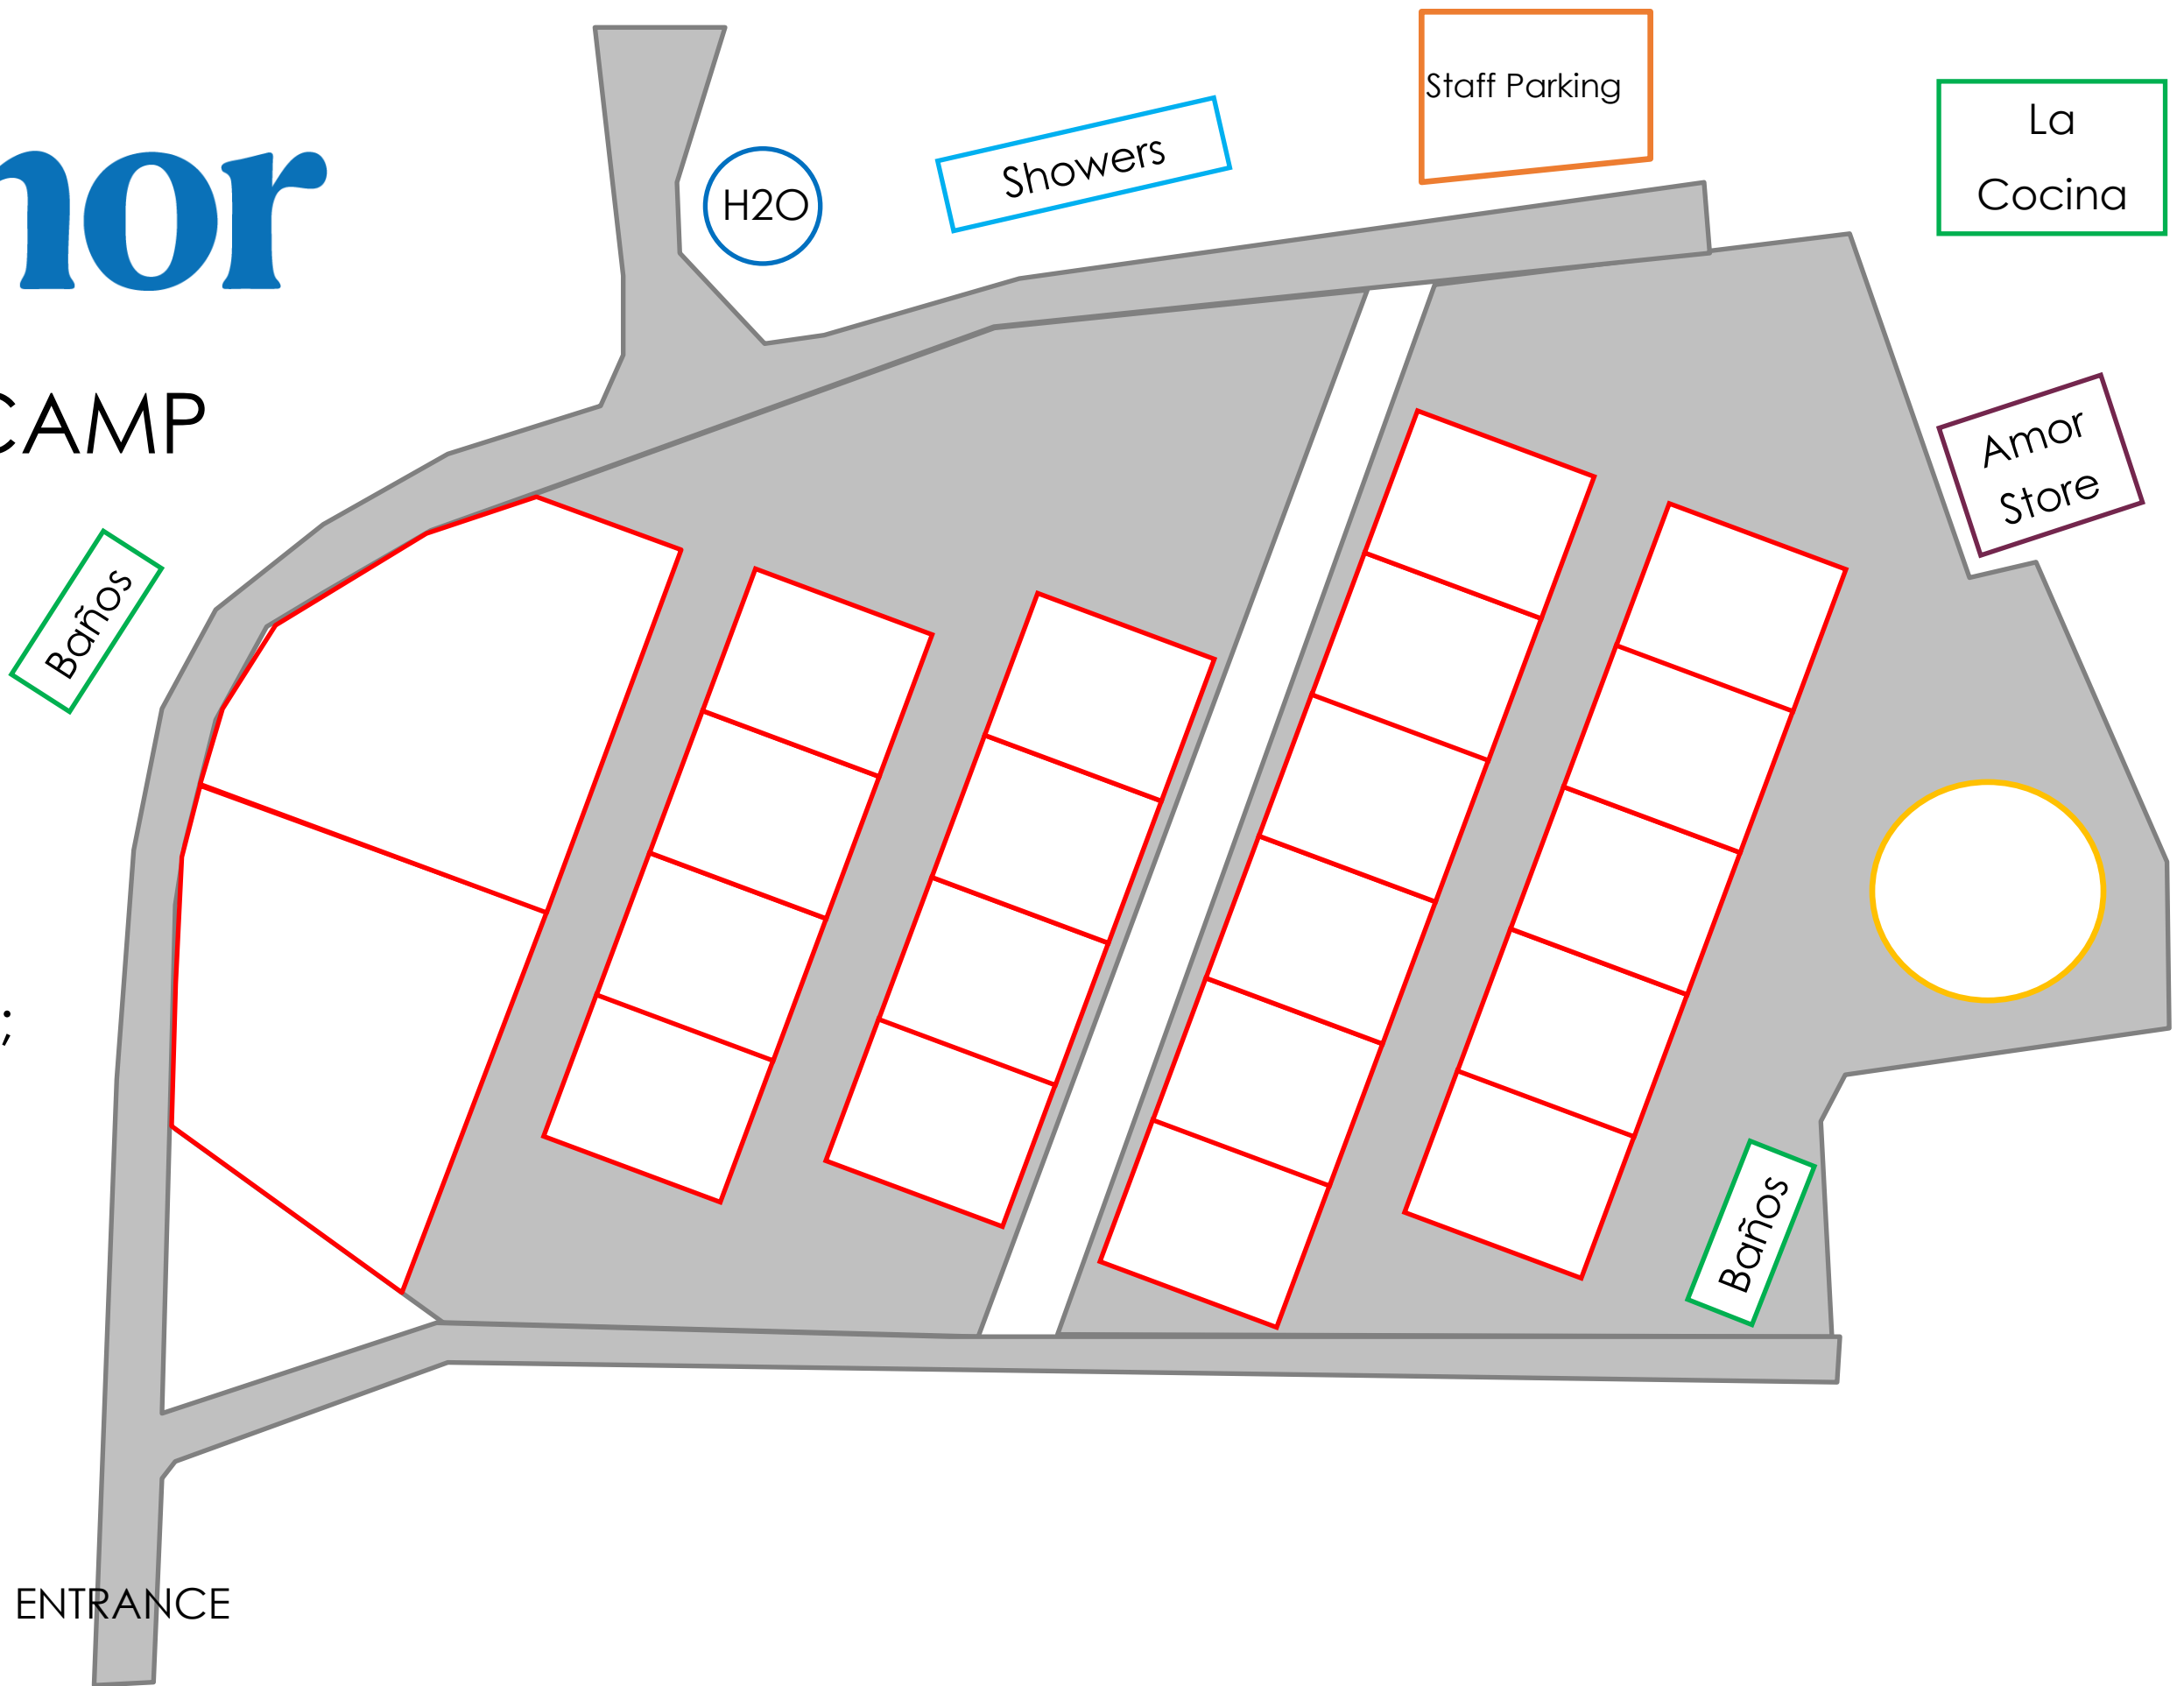

HACIENDA CAMP

Front Side

Total capacity
approx. 560 PPL

All spaces 40' x 50';
20 PPL

Oversize spaces;
90 PPL

HACIENDA

CAMP

Back Side

Total capacity
approx. 620 PPL

All spaces 40' x 50';
20 PPL

Baños

Baños